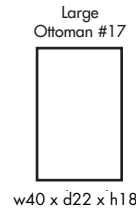

▶ All Canadian Made

▶ All Italian Leather

▶ All Custom Built

▶ Top Grain Leather

▶ Hardwood Frames

STEWART 3

✦ Made in Canada ✦

Seat Cushion:	Feather Blend Seats
Back Cushion:	Poly Fibre & Foam
Construction:	Premium Plus Suspension
Showwood Finish:	Espresso
Arm Height:	26"
Seat Height:	19"
Seat Depth:	22"
Leg Height:	4"