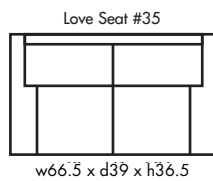

## STEWART 3

Height • 36.5 | Width • 91.5 | Depth • 39

▶ All Canadian Made

▶ All Italian Leather

▶ All Custom Built

▶ Top Grain Leather

▶ Hardwood Frames

# STEWART 3

✦ Made in Canada ✦

Seat Cushion:	Feather Blend Seats
Back Cushion:	Poly Fibre & Foam
Construction:	Premium Plus Suspension
Showwood Finish:	Espresso
Arm Height:	26"
Seat Height:	19"
Seat Depth:	22"
Leg Height:	4"