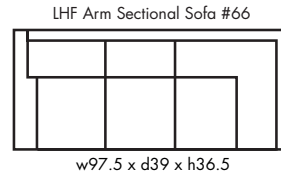

## STEWART 3

Height • 36.5 | Width • 91.5 | Depth • 39

▶ All Canadian Made

▶ All Italian Leather

▶ All Custom Built

▶ Top Grain Leather

▶ Hardwood Frames

# STEWART 3

✦ Made in Canada ✦

Seat Cushion:	Feather Blend Seats
Back Cushion:	Poly Fibre & Foam
Construction:	Premium Plus Suspension
Showwood Finish:	Espresso
Arm Height:	26"
Seat Height:	19"
Seat Depth:	22"
Leg Height:	4"