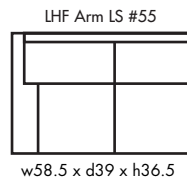

## STEWART 3

Height • 36.5 | Width • 91.5 | Depth • 39

▶ All Canadian Made

▶ All Italian Leather

▶ All Custom Built

▶ Top Grain Leather

▶ Hardwood Frames

# STEWART 3

✦ Made in Canada ✦

Seat Cushion:	Feather Blend Seats
Back Cushion:	Poly Fibre & Foam
Construction:	Premium Plus Suspension
Showwood Finish:	Espresso
Arm Height:	26"
Seat Height:	19"
Seat Depth:	22"
Leg Height:	4"