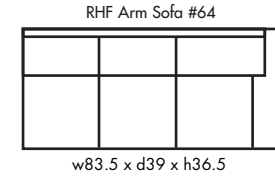

## STEWART 3

Height • 36.5 | Width • 91.5 | Depth • 39

▶ All Canadian Made

▶ All Italian Leather

▶ All Custom Built

▶ Top Grain Leather

▶ Hardwood Frames

# STEWART 3

✦ Made in Canada ✦

Seat Cushion:	Feather Blend Seats
Back Cushion:	Poly Fibre & Foam
Construction:	Premium Plus Suspension
Showwood Finish:	Espresso
Arm Height:	26"
Seat Height:	19"
Seat Depth:	22"
Leg Height:	4"