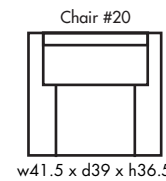

## STEWART 3

Height • 36.5 | Width • 91.5 | Depth • 39

▶ All Canadian Made

▶ All Italian Leather

▶ All Custom Built

▶ Top Grain Leather

▶ Hardwood Frames

# STEWART 3

✦ Made in Canada ✦

Seat Cushion:	Feather Blend Seats
Back Cushion:	Poly Fibre & Foam
Construction:	Premium Plus Suspension
Showwood Finish:	Espresso
Arm Height:	26"
Seat Height:	19"
Seat Depth:	22"
Leg Height:	4"