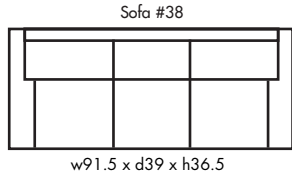

## STEWART 3

Height • 36.5 | Width • 91.5 | Depth • 39

▶ All Canadian Made

▶ All Italian Leather

▶ All Custom Built

▶ Top Grain Leather

▶ Hardwood Frames

# STEWART 3

✦ Made in Canada ✦

Seat Cushion:	Feather Blend Seats
Back Cushion:	Poly Fibre & Foam
Construction:	Premium Plus Suspension
Showwood Finish:	Espresso
Arm Height:	26"
Seat Height:	19"
Seat Depth:	22"
Leg Height:	4"