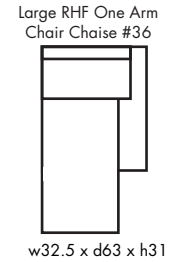

## STEWART 3

Height • 36.5 | Width • 91.5 | Depth • 39

▶ All Canadian Made

▶ All Italian Leather

▶ All Custom Built

▶ Top Grain Leather

▶ Hardwood Frames

# STEWART 3

✦ Made in Canada ✦

Seat Cushion:	Feather Blend Seats
Back Cushion:	Poly Fibre & Foam
Construction:	Premium Plus Suspension
Showwood Finish:	Espresso
Arm Height:	26"
Seat Height:	19"
Seat Depth:	22"
Leg Height:	4"