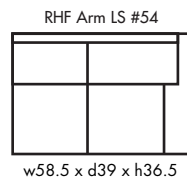

## STEWART 3

Height • 36.5 | Width • 91.5 | Depth • 39

▶ All Canadian Made

▶ All Italian Leather

▶ All Custom Built

▶ Top Grain Leather

▶ Hardwood Frames

# STEWART 3

✦ Made in Canada ✦

Seat Cushion:	Feather Blend Seats
Back Cushion:	Poly Fibre & Foam
Construction:	Premium Plus Suspension
Showwood Finish:	Espresso
Arm Height:	26"
Seat Height:	19"
Seat Depth:	22"
Leg Height:	4"