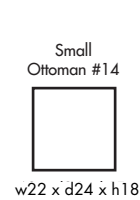

▶ All Canadian Made

▶ All Italian Leather

▶ All Custom Built

▶ Top Grain Leather

▶ Hardwood Frames

STEWART 3

✦ Made in Canada ✦

Seat Cushion:	Feather Blend Seats
Back Cushion:	Poly Fibre & Foam
Construction:	Premium Plus Suspension
Showwood Finish:	Espresso
Arm Height:	26"
Seat Height:	19"
Seat Depth:	22"
Leg Height:	4"