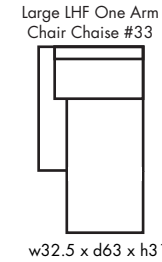

## STEWART 3

Height • 36.5 | Width • 91.5 | Depth • 39

▶ All Canadian Made

▶ All Italian Leather

▶ All Custom Built

▶ Top Grain Leather

▶ Hardwood Frames

# STEWART 3

✦ Made in Canada ✦

Seat Cushion:	Feather Blend Seats
Back Cushion:	Poly Fibre & Foam
Construction:	Premium Plus Suspension
Showwood Finish:	Espresso
Arm Height:	26"
Seat Height:	19"
Seat Depth:	22"
Leg Height:	4"