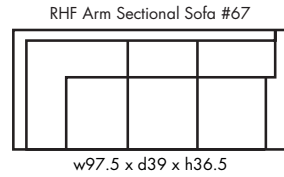

## STEWART 3

Height • 36.5 | Width • 91.5 | Depth • 39

▶ All Canadian Made

▶ All Italian Leather

▶ All Custom Built

▶ Top Grain Leather

▶ Hardwood Frames

# STEWART 3

✦ Made in Canada ✦

Seat Cushion:	Feather Blend Seats
Back Cushion:	Poly Fibre & Foam
Construction:	Premium Plus Suspension
Showwood Finish:	Espresso
Arm Height:	26"
Seat Height:	19"
Seat Depth:	22"
Leg Height:	4"