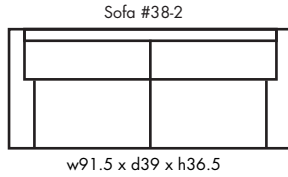

## STEWART 3

Height • 36.5 | Width • 91.5 | Depth • 39

▶ All Canadian Made

▶ All Italian Leather

▶ All Custom Built

▶ Top Grain Leather

▶ Hardwood Frames

# STEWART 3

✦ Made in Canada ✦

Seat Cushion:	Feather Blend Seats
Back Cushion:	Poly Fibre & Foam
Construction:	Premium Plus Suspension
Showwood Finish:	Espresso
Arm Height:	26"
Seat Height:	19"
Seat Depth:	22"
Leg Height:	4"