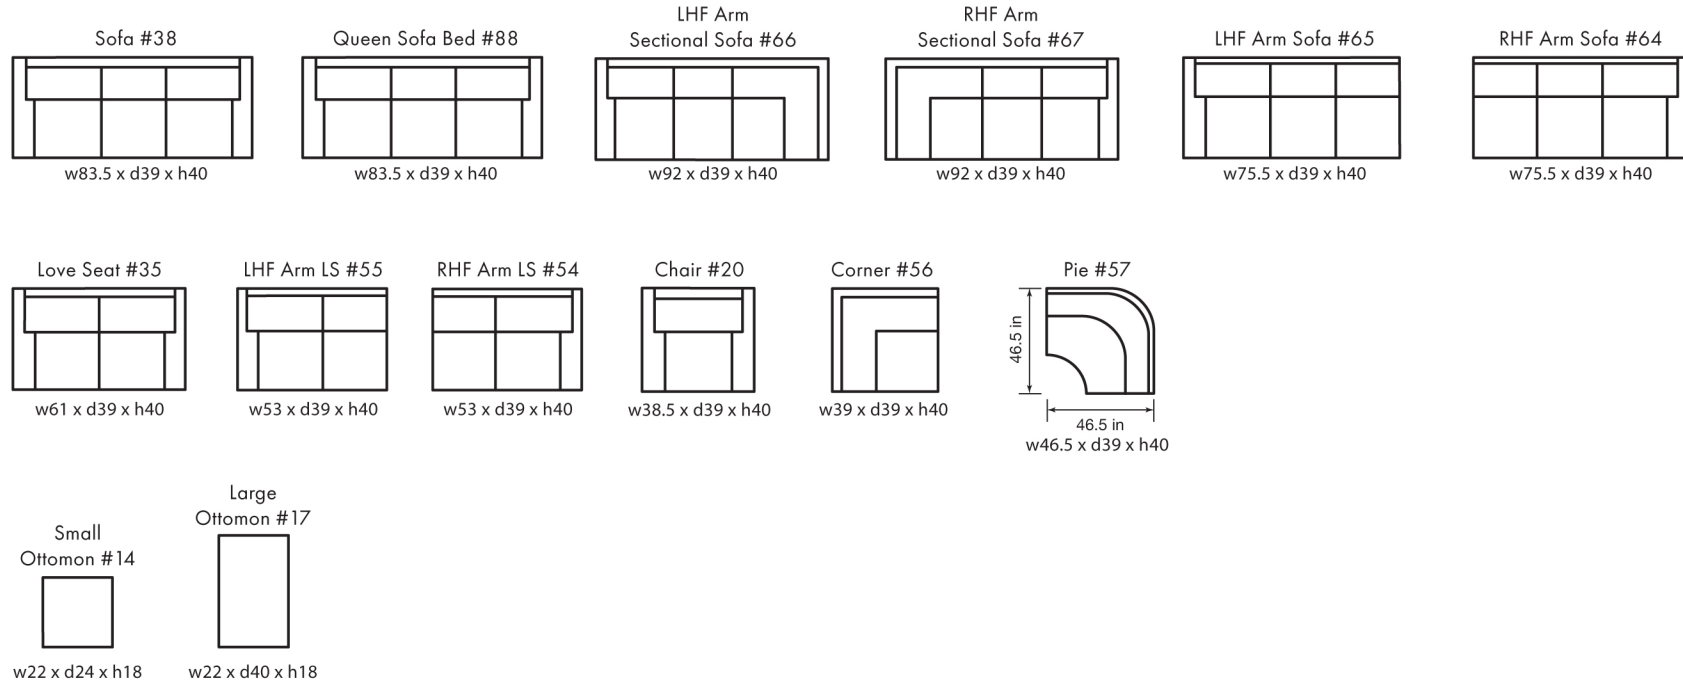

🍁 Made in Canada 🍁

Stella

Height • 40 | Width • 83.5 | Depth • 39

▶ All Canadian Made

▶ All Italian Leather

▶ All Custom Built

▶ Top Grain Leather

▶ Hardwood Frames

STELLA

✦ Made in Canada ✦

Seat Cushion:	2 Lbs Laminated Foam	Arm Height:	24.5"
Back Cushion:	Poly Fiber and Foam	Seat Height:	18"
Construction:	No Sag	Seat Depth:	21.5"
Showwood Finish:	Espresso	Leg Height:	3"