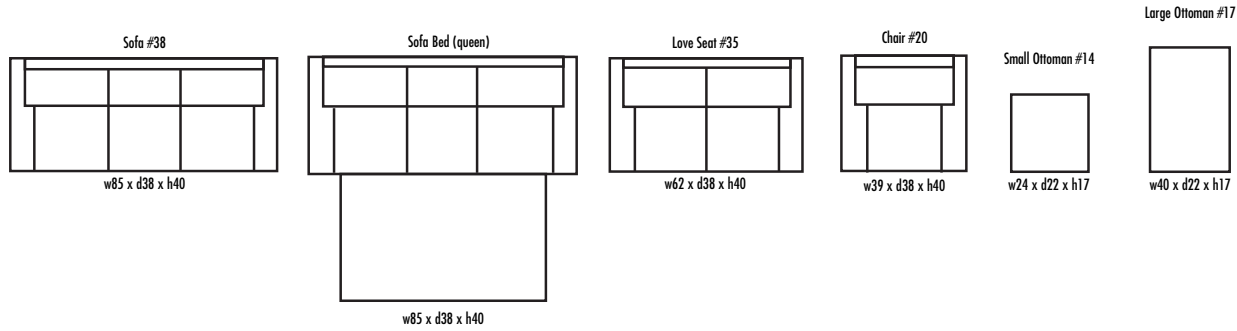

🍁 Made in Canada 🍁

SIMCOE

Height • 40 | Width • 85 | Depth • 38

▶ All Canadian Made

▶ All Italian Leather

▶ All Custom Built

▶ Top Grain Leather

▶ Hardwood Frames

S I M C O E

🍁 Made in Canada 🍁

Seat Cushion:	2 LBS Laminated Foam
Back Cushion:	Poly Fibre and Foam
Construction:	No Sag
Showwood Finish:	Red Walnut
Arm Height:	24"
Seat Height:	18.5"
Seat Depth:	21"
Leg Height:	3"