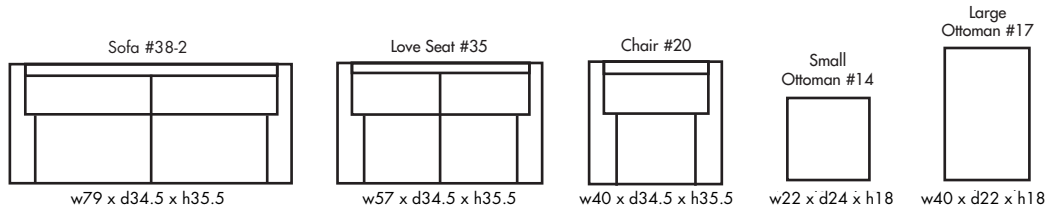

🍁 Made in Canada 🍁

Leather  Craft

SEATTLE

Height • 35.5 | Width • 79 | Depth • 34.5

▶ All Canadian Made

▶ All Italian Leather

▶ All Custom Built

▶ Top Grain Leather

▶ Hardwood Frames

SEATTLE

✦ Made in Canada ✦

Seat Cushion:	2 LBS. Laminated Foam
Back Cushion:	Poly Fibre with Foam
Construction:	No Sag
Showwood Finish:	Espresso
Arm Height:	24.5"
Seat Height:	18.5"
Seat Depth:	22"
Leg Height:	4"