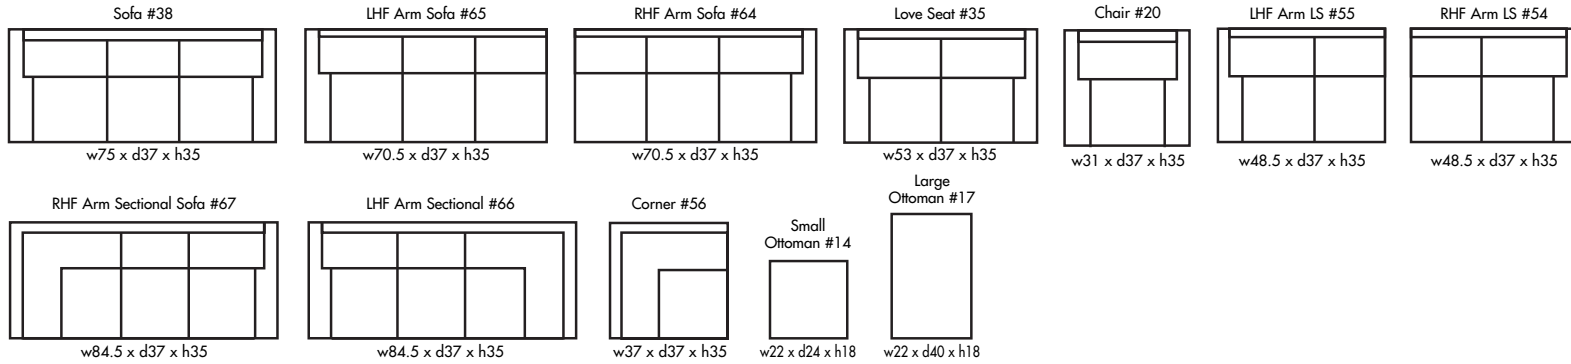

## SAN LUCAS

Height • 35 | Width • 84.5 | Depth • 84.5

▶ All Canadian Made

▶ All Italian Leather

▶ All Custom Built

▶ Top Grain Leather

▶ Hardwood Frames

# SAN LUCAS

🍁 Made in Canada 🍁

Seat Cushion:	2.00 LBS Laminated Foam
Back Cushion:	Poly Fiber and Foam
Construction:	No Sag
Showwood Finish:	Espresso
Arm Height:	26.5"
Seat Height:	19"
Seat Depth:	20.5"
Leg Height:	4.5"