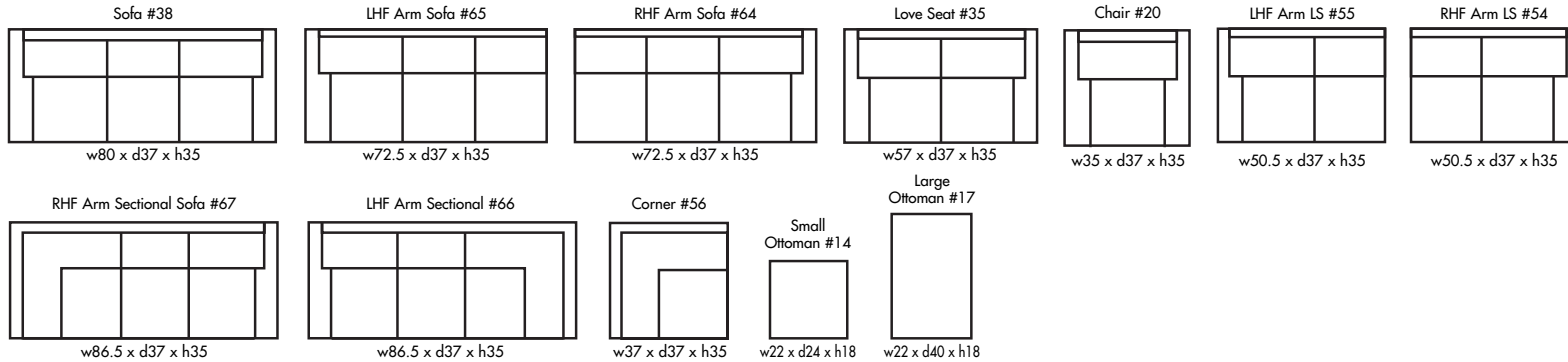

🍁 Made in Canada 🍁

SAN DIEGO

Height • 35 | Width • 110 | Depth • 86.5

▶ All Canadian Made

▶ All Italian Leather

▶ All Custom Built

▶ Top Grain Leather

▶ Hardwood Frames

SAN DIEGO

🍁 Made in Canada 🍁

| | |
|------------------|-------------------------|
| Seat Cushion: | 2.00 LBS Laminated Foam |
| Back Cushion: | Poly Fiber and Foam |
| Construction: | No Sag |
| Showwood Finish: | Espresso |
| Arm Height: | 26.5" |
| Seat Height: | 19" |
| Seat Depth: | 20.5" |
| Leg Height: | 4.5" |