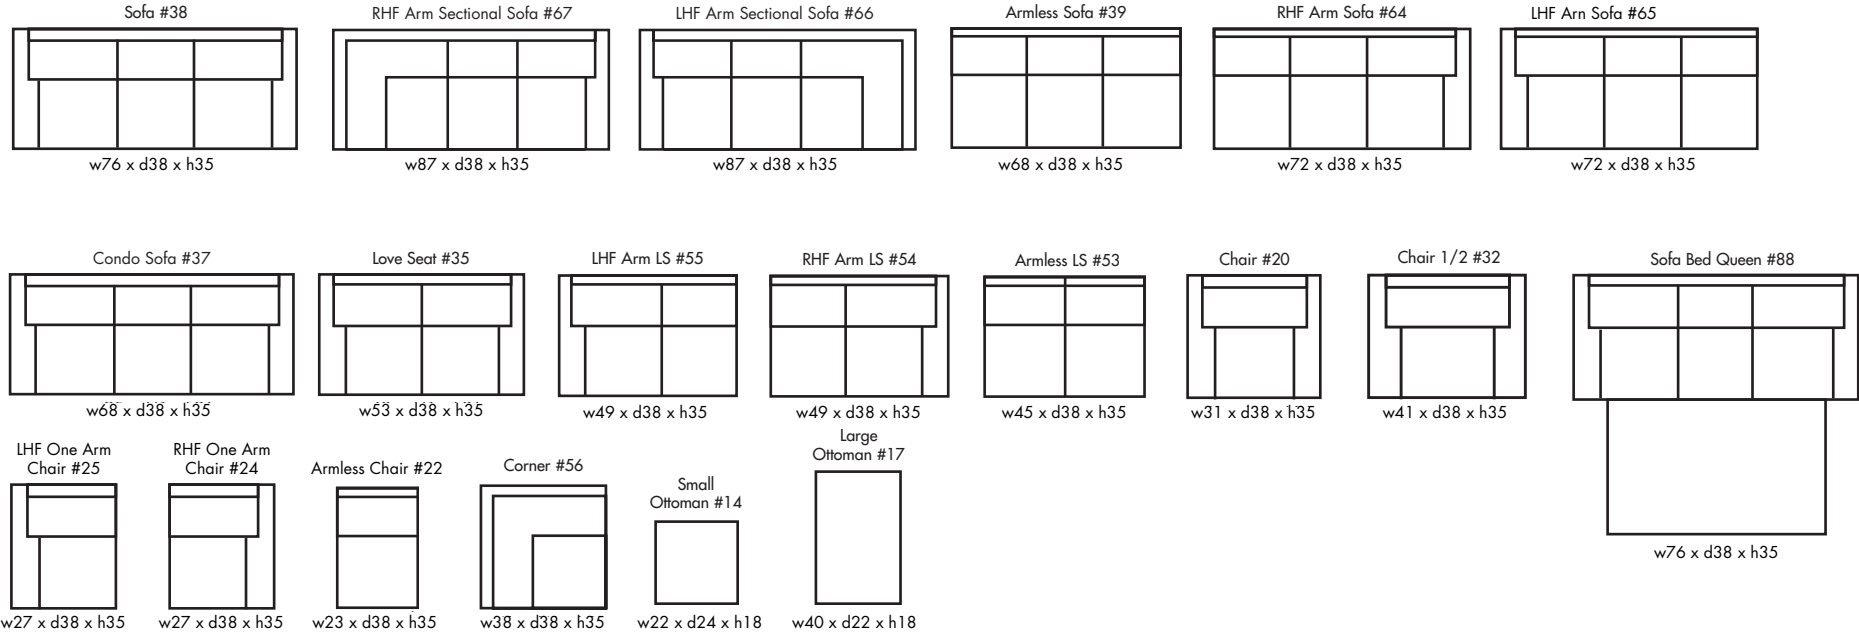

🍁 Made in Canada 🍁

Leather  Craft

MONTANA

Height • 35 | Width • 76 | Depth • 38

▶ All Canadian Made

▶ All Italian Leather

▶ All Custom Built

▶ Top Grain Leather

▶ Hardwood Frames

MONTANA

✦ Made in Canada ✦

Seat Cushion:	2 Lbs. Laminated Foam or Feather Blend Topper
Back Cushion:	Poly Foam or Fibre
Construction:	No Sag
Showwood Finish:	Espresso
Arm Height:	23"
Seat Height:	18.5"
Seat Depth:	21"
Leg Height:	4"