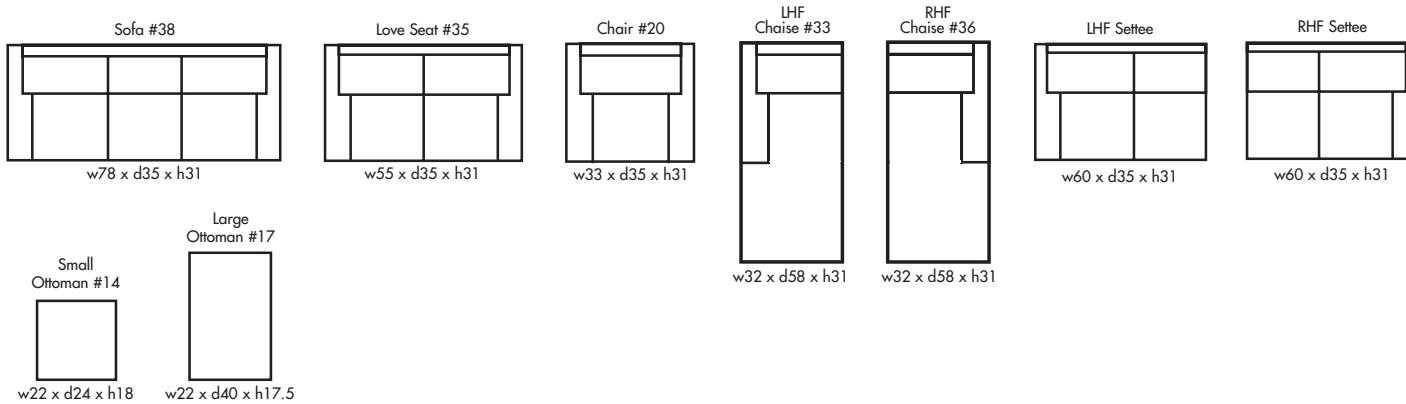

## METROPOLITAN 300

Height • 31 | Width • 78 | Depth • 35

▶ All Canadian Made

▶ All Italian Leather

▶ All Custom Built

▶ Top Grain Leather

▶ Hardwood Frames

# METROPOLITAN 300

✦ Made in Canada ✦

Seat Cushion:	2.00 LBS Foam & Fiber
Back Cushion:	Foam & Fibre
Construction:	No Sag
Showwood Finish:	Expresso
Arm Height:	25"
Seat Height:	18"
Seat Depth:	22"
Leg Height:	6"