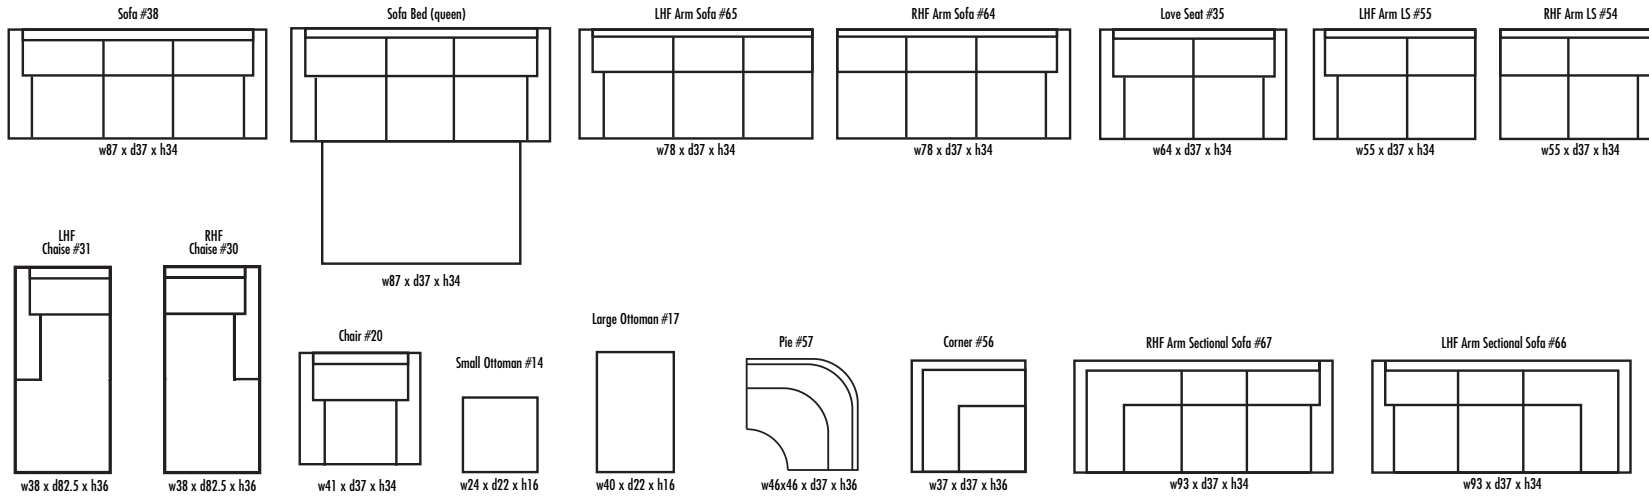

## M A T H E W

Height • 34 | Width • 115 | Depth • 93

▶ All Canadian Made

▶ All Italian Leather

▶ All Custom Built

▶ Top Grain Leather

▶ Hardwood Frames

# M A T H E W

Made in Canada

Seat Cushion:	2 LBS Laminated Foam
Back Cushion:	Poly Fibre and Foam
Construction:	No Sag
Showwood Finish:	Espresso
Arm Height:	23"
Seat Height:	17"
Seat Depth:	21"
Leg Height:	2.5"