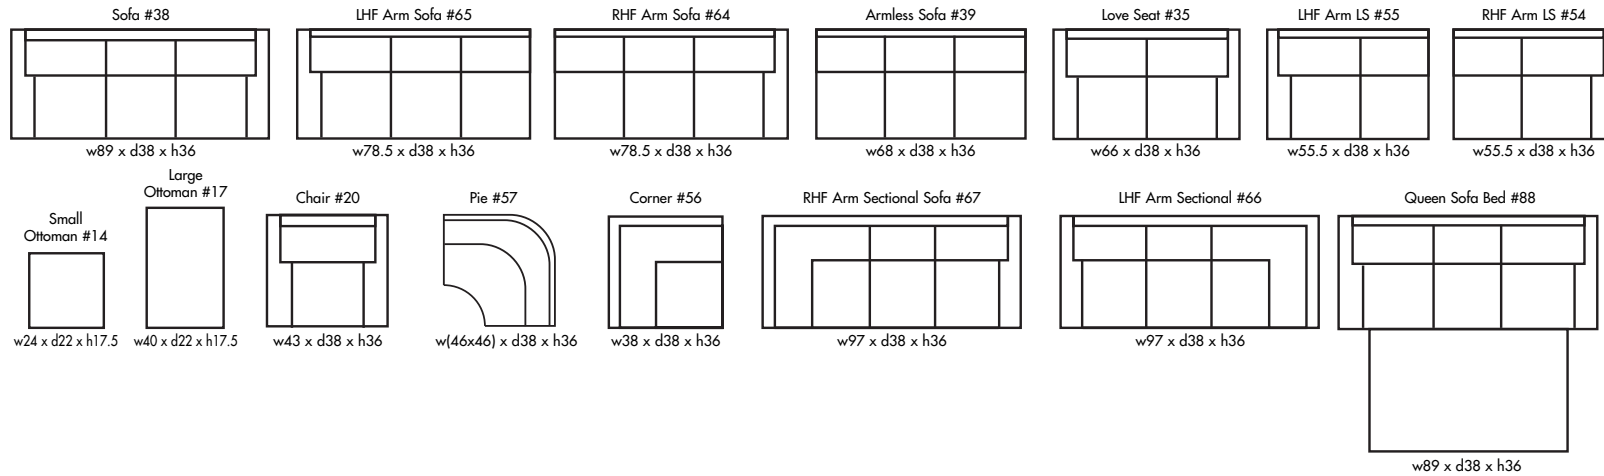

🇨🇦 Made in Canada 🇨🇦

LISA B

Height • 36 | Width • 89 | Depth • 38

▶ All Canadian Made

▶ All Italian Leather

▶ All Custom Built

▶ Top Grain Leather

▶ Hardwood Frames

L I S A B

Made in Canada

Seat Cushion:	Laminated Foam
Back Cushion:	Polyfiber and Foam
Construction:	No Sag
Showwood Finish:	Red Walnut
Arm Height:	25.5"
Seat Height:	18"
Seat Depth:	21"
Leg Height:	3"

40 Ronson Drive Unit 6&7
 Etobicoke ON M9W 1B3 Canada
 T:416.614.9155 F:416.614.9126