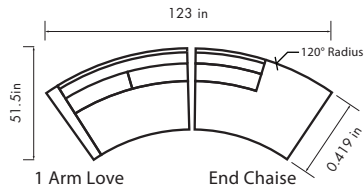

▶ Hardwood Frames

✦ Made in Canada ✦

ASPEN CURVED

LHF 1 Arm Love

w67 x d42.5 x h35.5

LHF End Chaise

w62 x d41.5 x h35.5

Armless Love

w62 x d41.5 x h35.5

RHF End Chaise

w62 x d41.5 x h35.5

RHF 1 Arm Love

w67 x d42.5 x h35.5

Configuration Suggestions

ASPEN STRAIGHT

Sofa #38

w85 x d39 x h35.5

Love Seat #35

w60 x d39 x h35.5

Chair #20

w35 x d39 x h35.5

Small Ottomon #14

w24 x d22 x h18

Large Ottomon #17

w40 x d22 x h18

Seat Cushion:	2 lbs Laminated Foam or Feather Blend Topper	Arm Height:	25.5"
Back Cushion:	Poly Fiber	Seat Height:	19.5"
Construction:	No Sag	Seat Depth:	22"
Showwood Finish:	Espresso	Leg Height:	2"