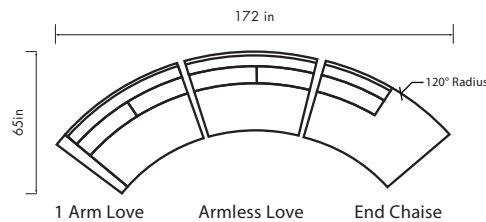

🍁 Made in Canada 🍁

Leather  Craft

ASPEN

Height • 35.5 | Width • 85 | Depth • 39

▶ All Canadian Made

▶ All Italian Leather

▶ All Custom Built

▶ Top Grain Leather

▶ Hardwood Frames

✦ Made in Canada ✦

ASPEN CURVED

LHF 1 Arm Love

w67 x d42.5 x h35.5

LHF End Chaise

w62 x d41.5 x h35.5

Armless Love

w62 x d41.5 x h35.5

RHF End Chaise

w62 x d41.5 x h35.5

RHF 1 Arm Love

w67 x d42.5 x h35.5

Configuration Suggestions

ASPEN STRAIGHT

Sofa #38

w85 x d39 x h35.5

Love Seat #35

w60 x d39 x h35.5

Chair #20

w35 x d39 x h35.5

Small Ottomon #14

w24 x d22 x h18

Large Ottomon #17