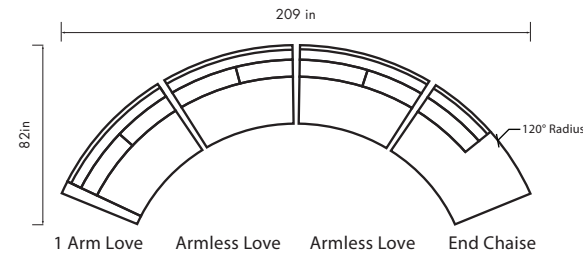

▶ Hardwood Frames

✦ Made in Canada ✦

ASPEN CURVED

LHF 1 Arm Love

w67 x d42.5 x h35.5

LHF End Chaise

w62 x d41.5 x h35.5

Armless Love

w62 x d41.5 x h35.5

RHF End Chaise

w62 x d41.5 x h35.5

RHF 1 Arm Love

w67 x d42.5 x h35.5

Configuration Suggestions

ASPEN STRAIGHT

Sofa #38

w85 x d39 x h35.5

Love Seat #35

w60 x d39 x h35.5

Chair #20

w35 x d39 x h35.5

Small Ottomon #14

w24 x d22 x h18

Large Ottomon #17

w40 x d22 x h18

Seat Cushion:	2 lbs Laminated Foam or Feather Blend Topper	Arm Height:	25.5"
Back Cushion:	Poly Fiber	Seat Height:	19.5"
Construction:	No Sag	Seat Depth:	22"
Showwood Finish:	Espresso	Leg Height:	2"