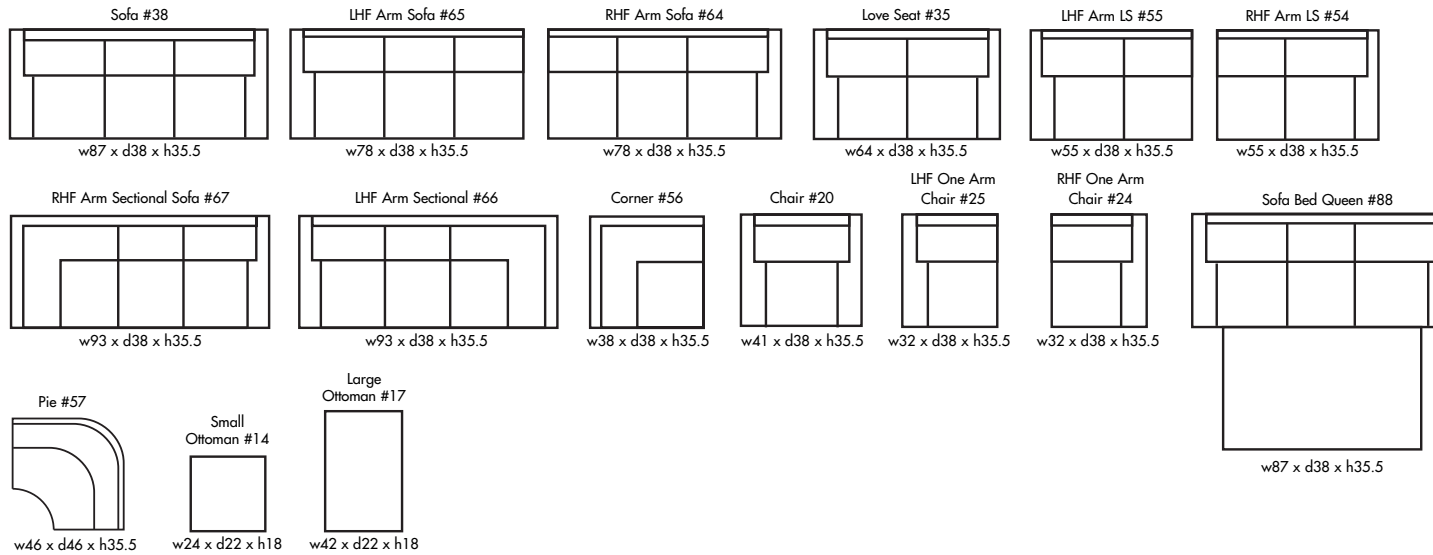

🍁 Made in Canada 🍁

ANGELINA

Height • 35.5 | Width • 116 | Depth • 93

▶ All Canadian Made

▶ All Italian Leather

▶ All Custom Built

▶ Top Grain Leather

▶ Hardwood Frames

ANGELINA

🍁 Made in Canada 🍁

Seat Cushion:	2.00 LBS Laminated Foam
Back Cushion:	Foam & Fibre
Construction:	No Sag
Showwood Finish:	Espresso
Arm Height:	26"
Arm Thickness:	9"
Seat Height:	19"
Seat Depth:	20"
Leg Height:	3"