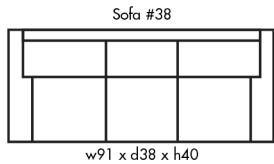

## 607 RECLINER CONDO SOFA

Height • 40 | Width • 85 | Depth • 38

▶ All Canadian Made

▶ All Italian Leather

▶ All Custom Built

▶ Top Grain Leather

▶ Hardwood Frames

# 6 0 7 R E C L I N E R C O N D O S O F A

✦ Made in Canada ✦

Seat Cushion:	2.5 LBS Foam
Back Cushion:	Poly Fiber and Foam
Construction:	No Sag
Showwood Finish:	N/A
Arm Height:	25"
Seat Height:	18.5"
Seat Depth:	20"
Leg Height:	Metal Base