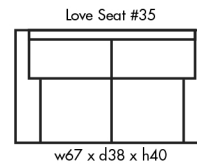

## 607 RECLINER CONDO SOFA

Height • 40 | Width • 85 | Depth • 38

▶ All Canadian Made

▶ All Italian Leather

▶ All Custom Built

▶ Top Grain Leather

▶ Hardwood Frames

# 6 0 7 R E C L I N E R C O N D O S O F A

✦ Made in Canada ✦

Seat Cushion:	2.5 LBS Foam
Back Cushion:	Poly Fiber and Foam
Construction:	No Sag
Showwood Finish:	N/A
Arm Height:	25"
Seat Height:	18.5"
Seat Depth:	20"
Leg Height:	Metal Base