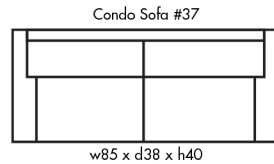

## 607 RECLINER CONDO SOFA

Height • 40 | Width • 85 | Depth • 38

▶ All Canadian Made

▶ All Italian Leather

▶ All Custom Built

▶ Top Grain Leather

▶ Hardwood Frames

# 6 0 7 R E C L I N E R C O N D O S O F A

✦ Made in Canada ✦

Seat Cushion:	2.5 LBS Foam
Back Cushion:	Poly Fiber and Foam
Construction:	No Sag
Showwood Finish:	N/A
Arm Height:	25"
Seat Height:	18.5"
Seat Depth:	20"
Leg Height:	Metal Base